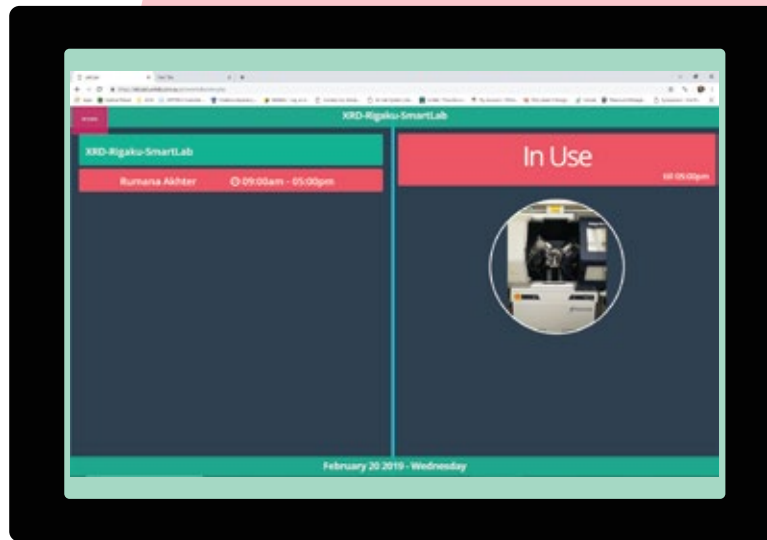

collaborate

integrate with
other software

seamless
connectivity

Data encrypted
in transition

secure
cloud storage

no loss
in display
quality

I want to see the lab resource booking status before entering the lab, is Moxy the right solution?

YES! Publish information to lab screens and notice boards

I want to change and display lab notices, and images of the month regularly, is Moxy the right solution?

YES! Regularly update notices from your device anytime.

Highlights

Upload and connect
digital data

Manage and share
digital data via containers

Conduct demos via
screen sharing

Access anywhere,
support users remotely

Desktop app

Data containers

Manage, upload and wirelessly share digital data via containers